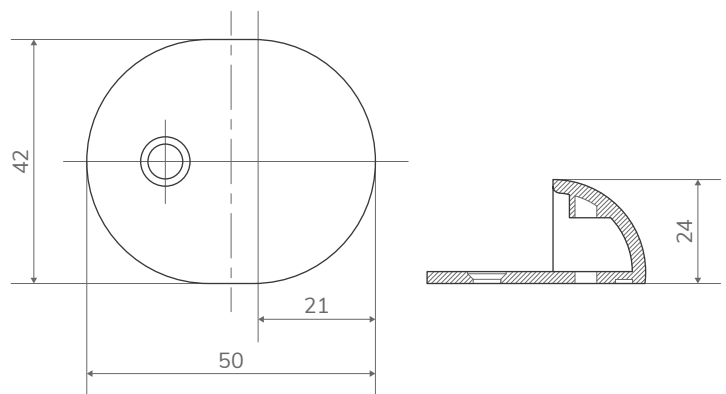

### A SLEEK DESIGN MAKES THIS DOOR STOP PERFECT FOR BUSY ENVIRONMENTS

APECS door stops have a sleek design and are most suitable for floor mounting. When excess force is applied and the door strikes, the additional rubber padding reduces noise and prevents damage to the door — a common occurrence in busy environments. Made of zamac for corrosion resistance.

- Made of zamac for corrosion resistance
- Noise reduction
- Damage prevention
- Straightforward installation

Material	Zamac
Length	50mm
Width	42mm
Height	24mm
Mounting	Floor
Finish	Matt Gold / Satin Nickel