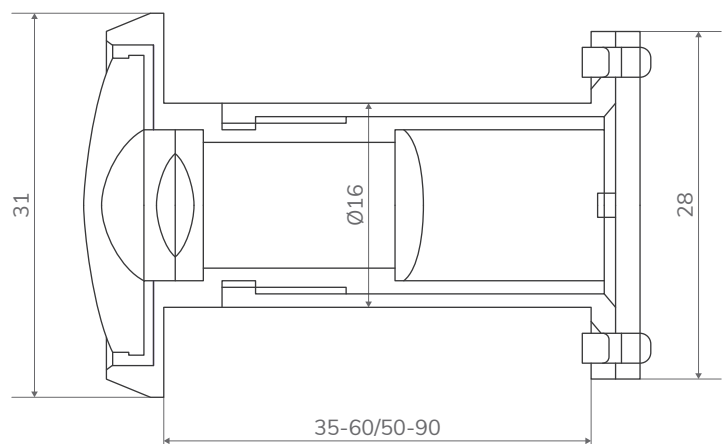

PROVIDES 180° ANGLE OF VISION AND IS SUITABLE FOR EXTERNAL TIMBER DOORS

APECS door viewers are an ideal choice for customers seeking additional security with high quality. Wide 180° view angle gives customers additional control to help keep uncalled-for visitors away.

- Made of zamac for corrosion resistance
- 180° angle of vision
- Extends to suit doors 35-90mm deep
- Privacy curtain

Material	Zamac
Tube diameter	16mm
Sizes	35-60mm, 50-90mm
Min door thickness	35mm, 50mm
Max door thickness	60mm, 90mm
Finish	Gold / Chrome