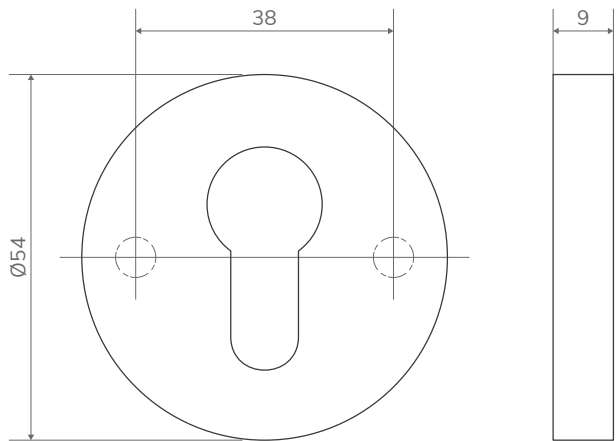

STAINLESS STEEL EURO PROFILE

APECS Stainless Steel euro profile concealed fix round rose escutcheon is made of grade 304 stainless steel and is suitable for low temperatures and highly humid environments. It is a great match for APECS Stainless Steel Handles to complete the look in commercial and residential doors.

- 304 Stainless Steel for high corrosion resistance
- Both options of bolt through and screw fixings included
- Concealed fix round rose

Material	Grade 304 Stainless Steel
Rose diameter	54mm
Rose thickness	9mm
Finish	Satin