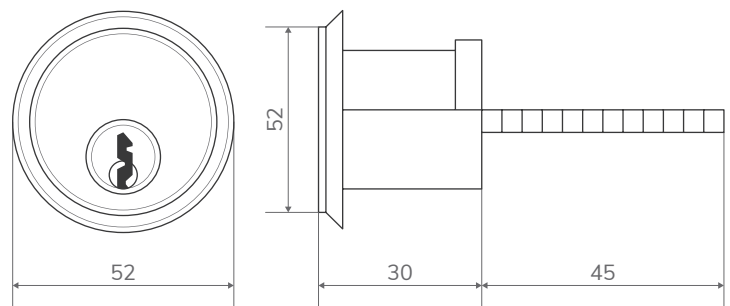

AN INDUSTRY STANDARD-SIZED LOCK AND AN EASY RETROFIT REPLACEMENT TO SUIT ALL COMMON NIGHTLATCHES

APECS RC rim cylinder is an industry standard-sized lock and an easy retrofit replacement to suit all common nightlatches. It provides key access from the external side of the door. The cylinder offers a moderate level of security at a fair price. Solid rose and a backplate are supplied to complete the set.

### SECURITY INFORMATION

- Drill resistant cylinder housing
- Brass rim body and rose
- Brass cylinder core with brass driver and driver pins
- Stainless Steel springs

Material	Brass
Cylinder mechanism type	Pin tumbler
Number of pins	5
Tail	45mm
Key type	Standard key
Number of keys	3
Finish	Brass/Nickel